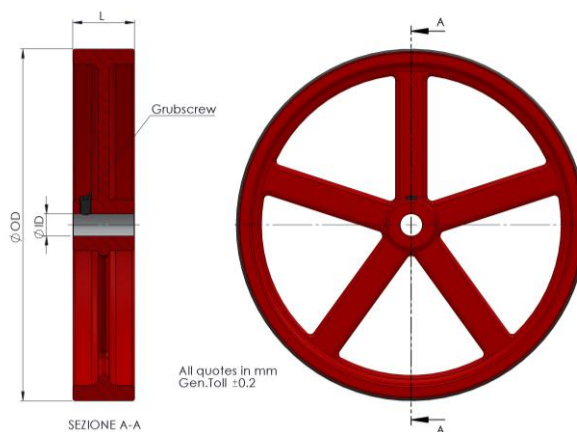

Ruote/ Wheels

Ord Code	9101	9101.1	9102	9103	9108.1	9109	9110
	Gomma Liscia Rubber	Vulkolan	Gomma Profilata Profiling Rubber	All. Godronato Knurled Alu.	Gomma Liscia Rubber	Gomma Profilata Profiling Rubber	All. Godronato Knurled Alu.
Circumference	500mm				200mm		
ØOD	159,16mm				63,66mm		
L	25mm			27mm	12mm		
ØID	7-8-9,52-10-11-12				6-8-10		
GrubScrew	M5				M4		

Ordering code

****	/	*
Ruota/ Wheels		Diameter ID

Ex: 9101/8

Nota: Tutte le immagini sono puramente indicative e non possono essere considerate vincolanti ai fini della fornitura
All images are indicative and can not be considered binding the purpose of supplying